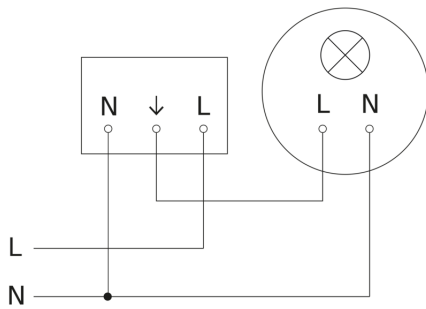

Motion detector - Professional Line

IS 345

V3 KNX - in-ceiling installation, sq. white

EAN 4007841 079680

Article number 079680

IS 345

V3 KNX - in-ceiling installation, sq. white
EAN 4007841 079680
Article number 079680

Master circuit diagram

Master/slave interconnection circuit diagram