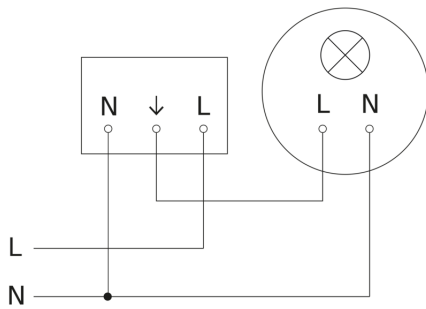

Motion detector - Professional Line

IS 345

V3 KNX - in-ceiling installation, rd. white

EAN 4007841 079703

Article number 079703

IS 345

V3 KNX - in-ceiling installation, rd. white
EAN 4007841 079703
Article number 079703

Master circuit diagram

Master/slave interconnection circuit diagram