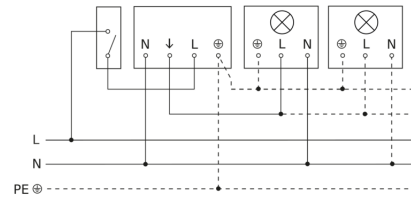

Motion detector

IS 360-3

white
EAN 4007841 006532
Article number 006532

Light without neutral conductor

Light with neutral conductor

Connection using two-circuit switch for manual and automatic operation

Circuit diagram Connection via a changeover switch for continuous and automatic operation