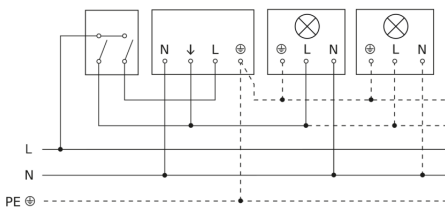

Motion detector

IS 360-3

white
EAN 4007841 006532
Article number 006532

Light without neutral conductor

Light with neutral conductor

Connection using two-circuit switch for manual and automatic operation

Circuit diagram Connection via a changeover switch for continuous and automatic operation