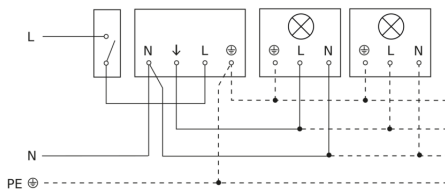

Motion detector

IS 360-3

white
EAN 4007841 006532
Article number 006532

Light without neutral conductor

Light with neutral conductor

Connection using two-circuit switch for manual and automatic operation

Circuit diagram Connection via a changeover switch for continuous and automatic operation