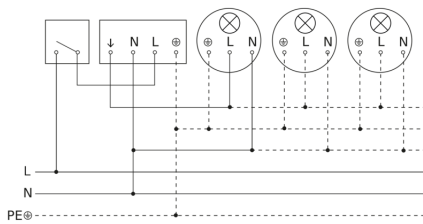

sensIQ S

EVO black
EAN 4007841 034979
Article number 034979

Light without neutral conductor

Light with neutral conductor

Connection using two-circuit switch for manual and automatic operation

Connection of 4-fold push-button coupler to DALI2 APC