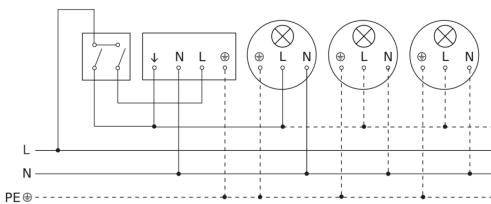

sensIQ S

EVO white
EAN 4007841 034955
Article number 034955

Light without neutral conductor

Light with neutral conductor

Connection using two-circuit switch for manual and automatic operation

Connection of 4-fold push-button coupler to DALI2 APC