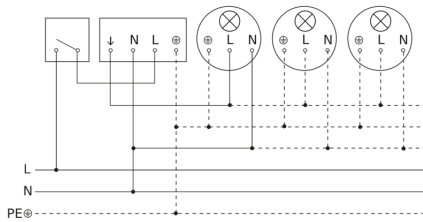

sensIQ S

EVO white
EAN 4007841 034955
Article number 034955

Light without neutral conductor

Light with neutral conductor

Connection using two-circuit switch for manual and automatic operation

Connection of 4-fold push-button coupler to DALI2 APC