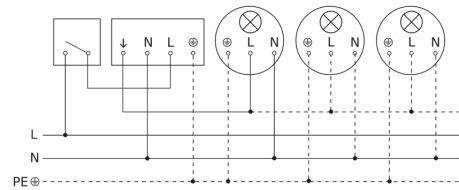

sensIQ S

EVO white
EAN 4007841 034955
Article number 034955

Light without neutral conductor

Light with neutral conductor

Connection using two-circuit switch for manual and automatic operation

Connection of 4-fold push-button coupler to DALI2 APC