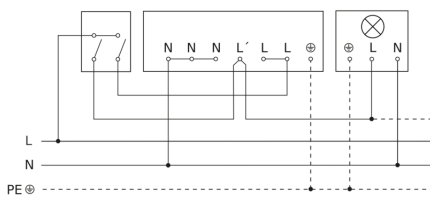

sensIQ

EVO white
EAN 4007841 029562
Article number 029562

Light without neutral conductor

Light with neutral conductor

Connection using two-circuit switch for manual and automatic operation

Connection of 4-fold push-button coupler to DALI2 APC