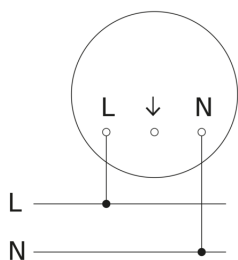

# DL Vario Quattro PRO S

Neutral white white  
EAN 4007841 068196  
Article number 068196

Master circuit diagram

Master/master interconnection circuit diagram