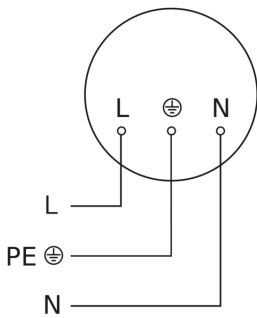

Sensor-switched LED outdoor light

GL 65 S

with motion detector
EAN 4007841 069476
Article number 069476

Circuit diagram

Circuit diagram