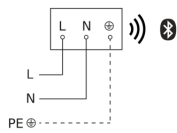

Sensor-switched LED outdoor light

GL 80 SC

Silver
EAN 4007841 055486
Article number 055486

Circuit diagram Bluetooth

Circuit diagram Bluetooth