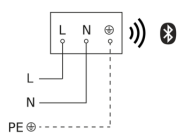

# L 40 C

without motion detector, with Bluetooth  
EAN 4007841 085230  
Article number 085230

Circuit diagram Bluetooth

Circuit diagram Bluetooth