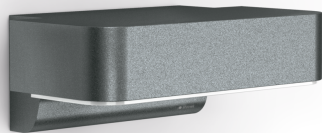

Sensor-switched LED outdoor light

L 800 SC

Anthracite

EAN 4007841 065690

Article number 065690