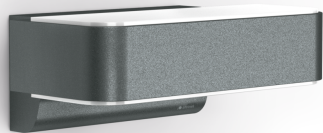

Sensor-switched LED outdoor light

L 810 SC

Anthracite

EAN 4007841 065706

Article number 065706