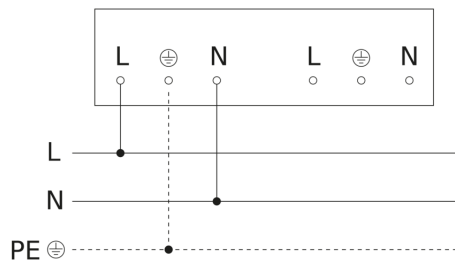

Sensor-switched LED indoor light - Professional Line

RS PRO 5150 SC

with motion detector & Bluetooth

EAN 4007841 058739

Article number 058739

RS PRO 5150 SC

with motion detector & Bluetooth
EAN 4007841 058739
Article number 058739

Circuit diagram 1

Schaltplan 2