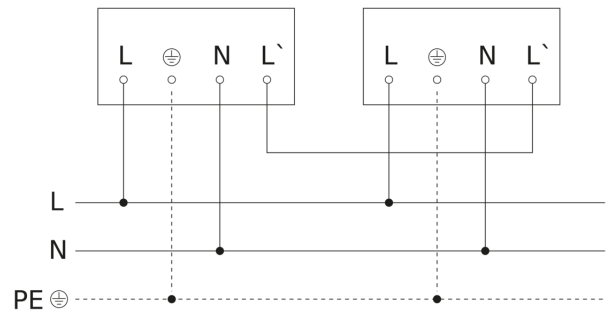

Sensor-switched LED floodlight - Professional Line

XLED PRO 240 S

V2 warm white black
EAN 4007841 068110
Article number 068110

XLED PRO 240 S

V2 warm white black
EAN 4007841 068110
Article number 068110

Master circuit diagram

Master/master interconnection circuit diagram

Master/slave interconnection circuit diagram