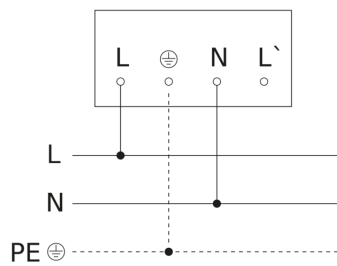

# XLED PRO ONE S

with motion detector - anthracite

EAN 4007841 069568

Article number 069568

Master circuit diagram

Master/slave interconnection circuit diagram