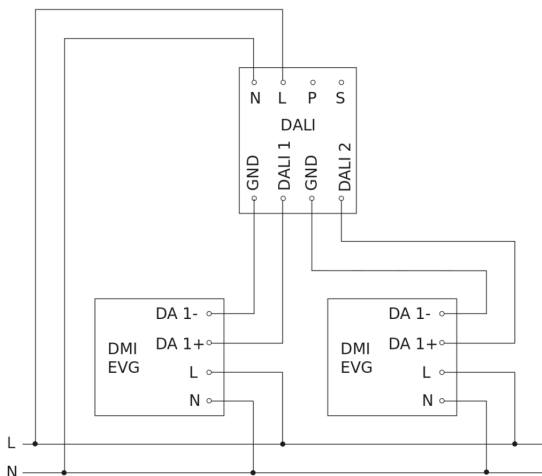

Dual HF

DALI-2 APC - concealed
EAN 4007841 003005
Article number 003005

Master circuit diagram

Master/master interconnection circuit diagram