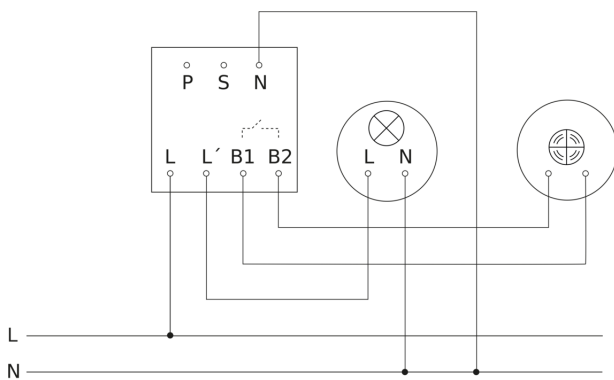

DualTech

COM2 - Concealed wiring
EAN 4007841 008000
Article number 008000

Master circuit diagram

Master/slave interconnection circuit diagram