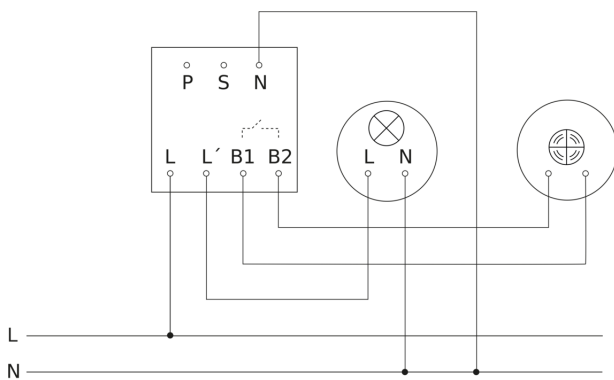

# HF 360

COM2 - Concealed wiring  
EAN 4007841 002848  
Article number 002848

**Master circuit diagram**

**Master/slave interconnection circuit diagram**