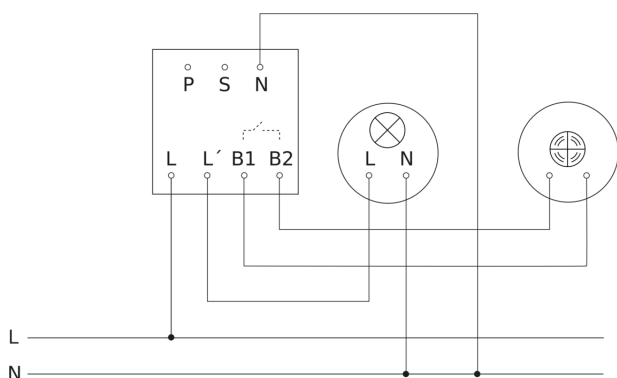

IR Quattro 8m

COM2 - Concealed wiring
EAN 4007841 000356
Article number 000356

Master circuit diagram

Master/slave interconnection circuit diagram