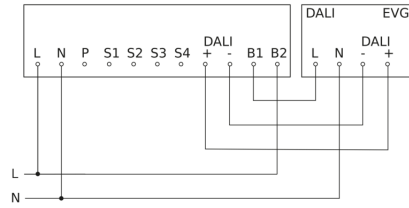

# IR Quattro HD 24m DALI plus

In-ceiling installation  
EAN 4007841 035204  
Article number 035204

Master circuit diagram

Master circuit diagram with electronic ballast OFF

Master circuit diagram with switched luminaire

Master/slave and master/master interconnection circuit diagram