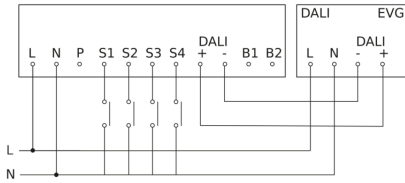

# IR Quattro HD 24m DALI plus

In-ceiling installation  
EAN 4007841 035204  
Article number 035204

Master circuit diagram

Master circuit diagram with electronic ballast OFF

Master circuit diagram with switched luminaire

Master/slave and master/master interconnection circuit diagram