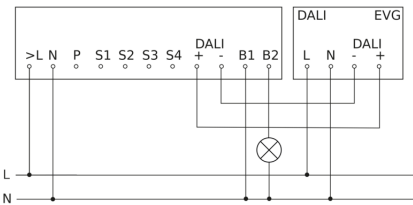

# IR Quattro HD 24m DALI plus

In-ceiling installation  
EAN 4007841 035204  
Article number 035204

Master circuit diagram

Master circuit diagram with electronic ballast OFF

Master circuit diagram with switched luminaire

Master/slave and master/master interconnection circuit diagram