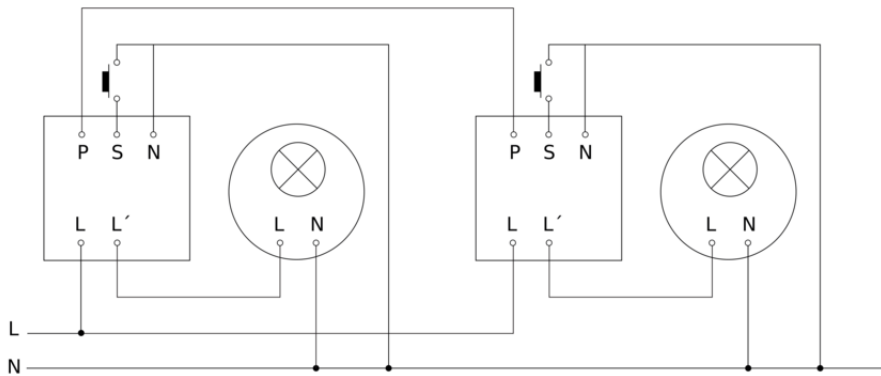

Presence Switch - Professional Line

IR 180

COM1 - white

EAN 4007841 029944

Article number 029944

IR 180

COM1 - white
EAN 4007841 029944
Article number 029944

Master circuit diagram

Master/master interconnection circuit diagram

IR 180

COM1 - white
EAN 4007841 029944
Article number 029944

Master/slave interconnection circuit diagram