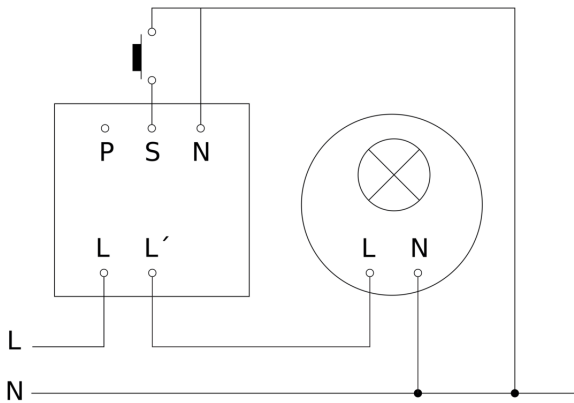

Presence Switch - Professional Line

IR 180

COM1 - white

EAN 4007841 029944

Article number 029944

IR 180

COM1 - white
EAN 4007841 029944
Article number 029944

Master circuit diagram

Master/master interconnection circuit diagram

IR 180

COM1 - white
EAN 4007841 029944
Article number 029944

Master/slave interconnection circuit diagram