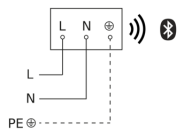

Sensor-switched LED outdoor light

My L 40 SC

with motion detector & Bluetooth

EAN 4007841 088415

Article number 088415

Circuit diagram Bluetooth

Circuit diagram Bluetooth