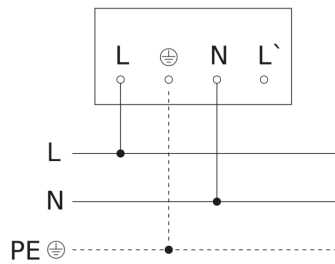

Sensor-switched LED floodlight - Professional Line

XLED PRO ONE Max S

with motion detector - white

EAN 4007841 086831

Article number 086831

Master circuit diagram

Master/slave interconnection circuit diagram