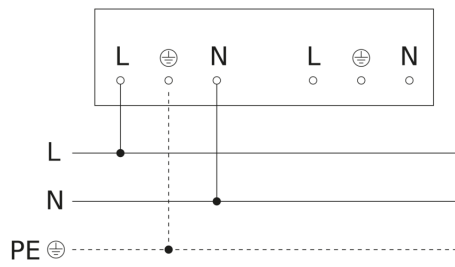

Sensor-switched LED indoor light - Professional Line

RS PRO 5100 SC EM V2

with motion detector - 4000K, emergency light
EAN 4007841 091460
Article number 091460

RS PRO 5100 SC EM V2

with motion detector - 4000K, emergency light
EAN 4007841 091460
Article number 091460

Master circuit diagram

Master/slave and master/master interconnection circuit diagram