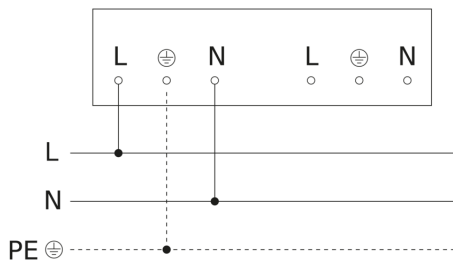

RS PRO 5150 SC 5C V2

5 Core (5-core through-wiring)

EAN 4007841 082000

Article number 082000

Master circuit diagram