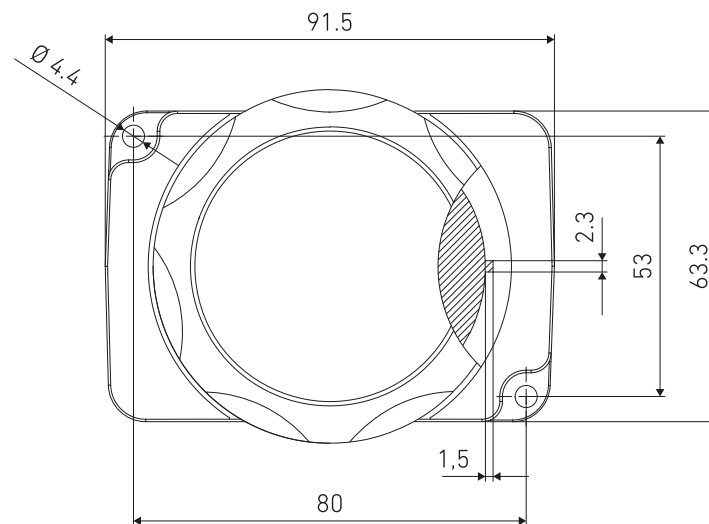

HB PIR 3360 IPD | HB PIR 345 IPD

Intra

SENSOTEC IPD (Input Device)

Datenblatt Produktfamilie (DE)

Data sheet product family (EN)